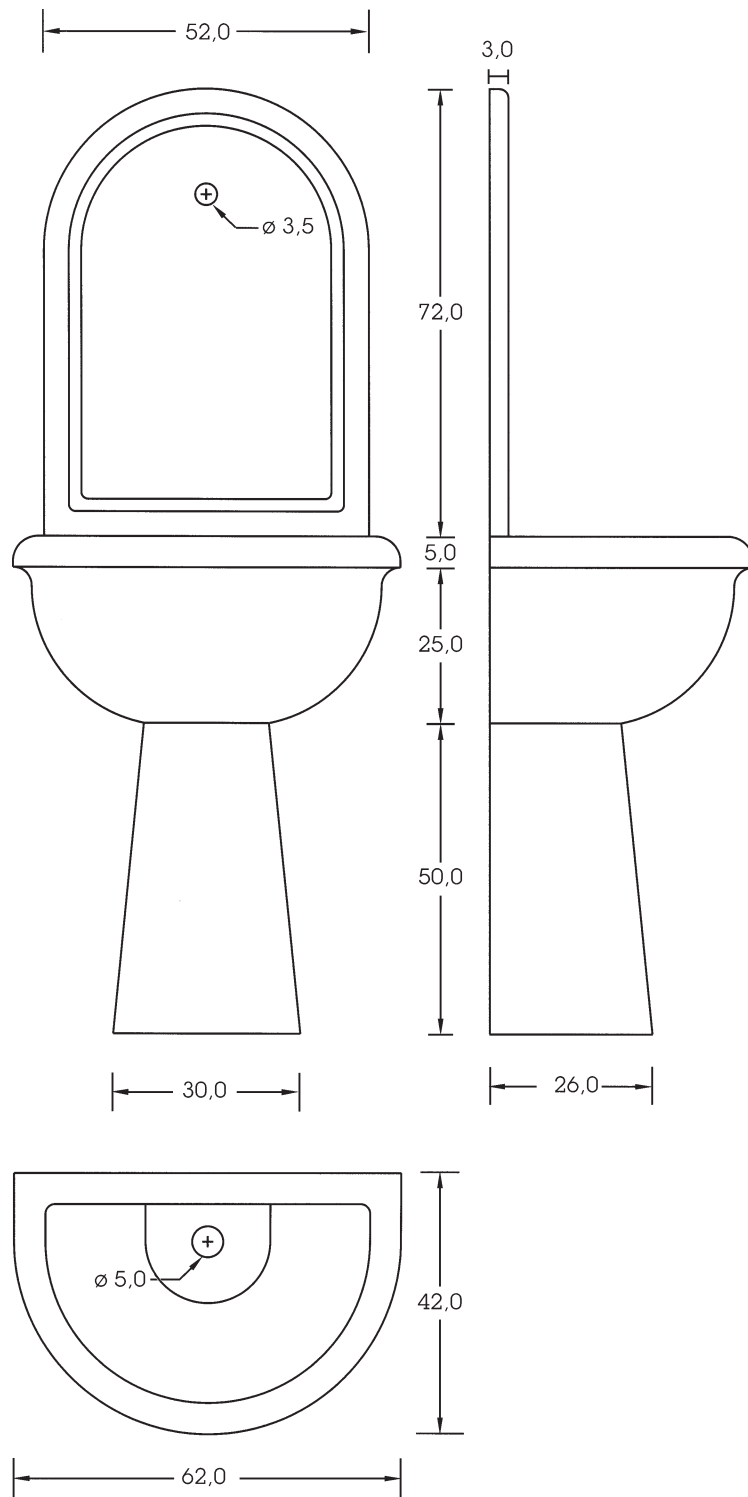

NOT TO SCALE

Model

CORFOU

File

DO3-FT-006

Product

Fonteinen / Fontaines

Date