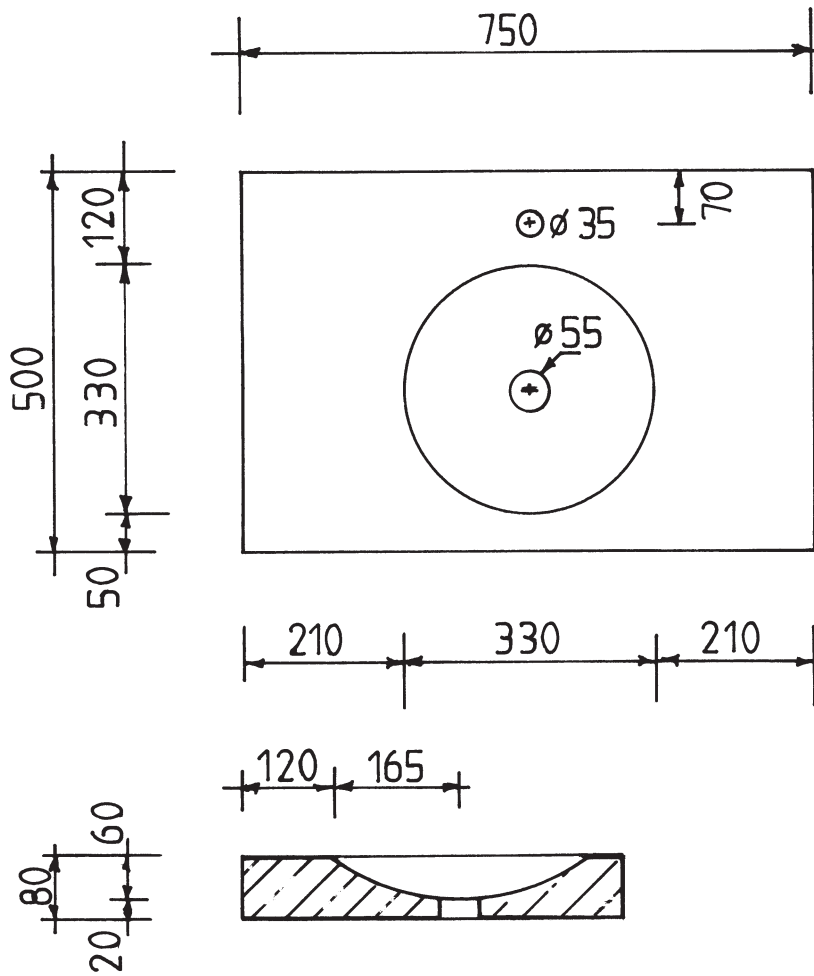

NOT TO SCALE

Model

**MONDORF 1**

File

DO3-LA-015

Product

Waskommen / Lavabos

Date